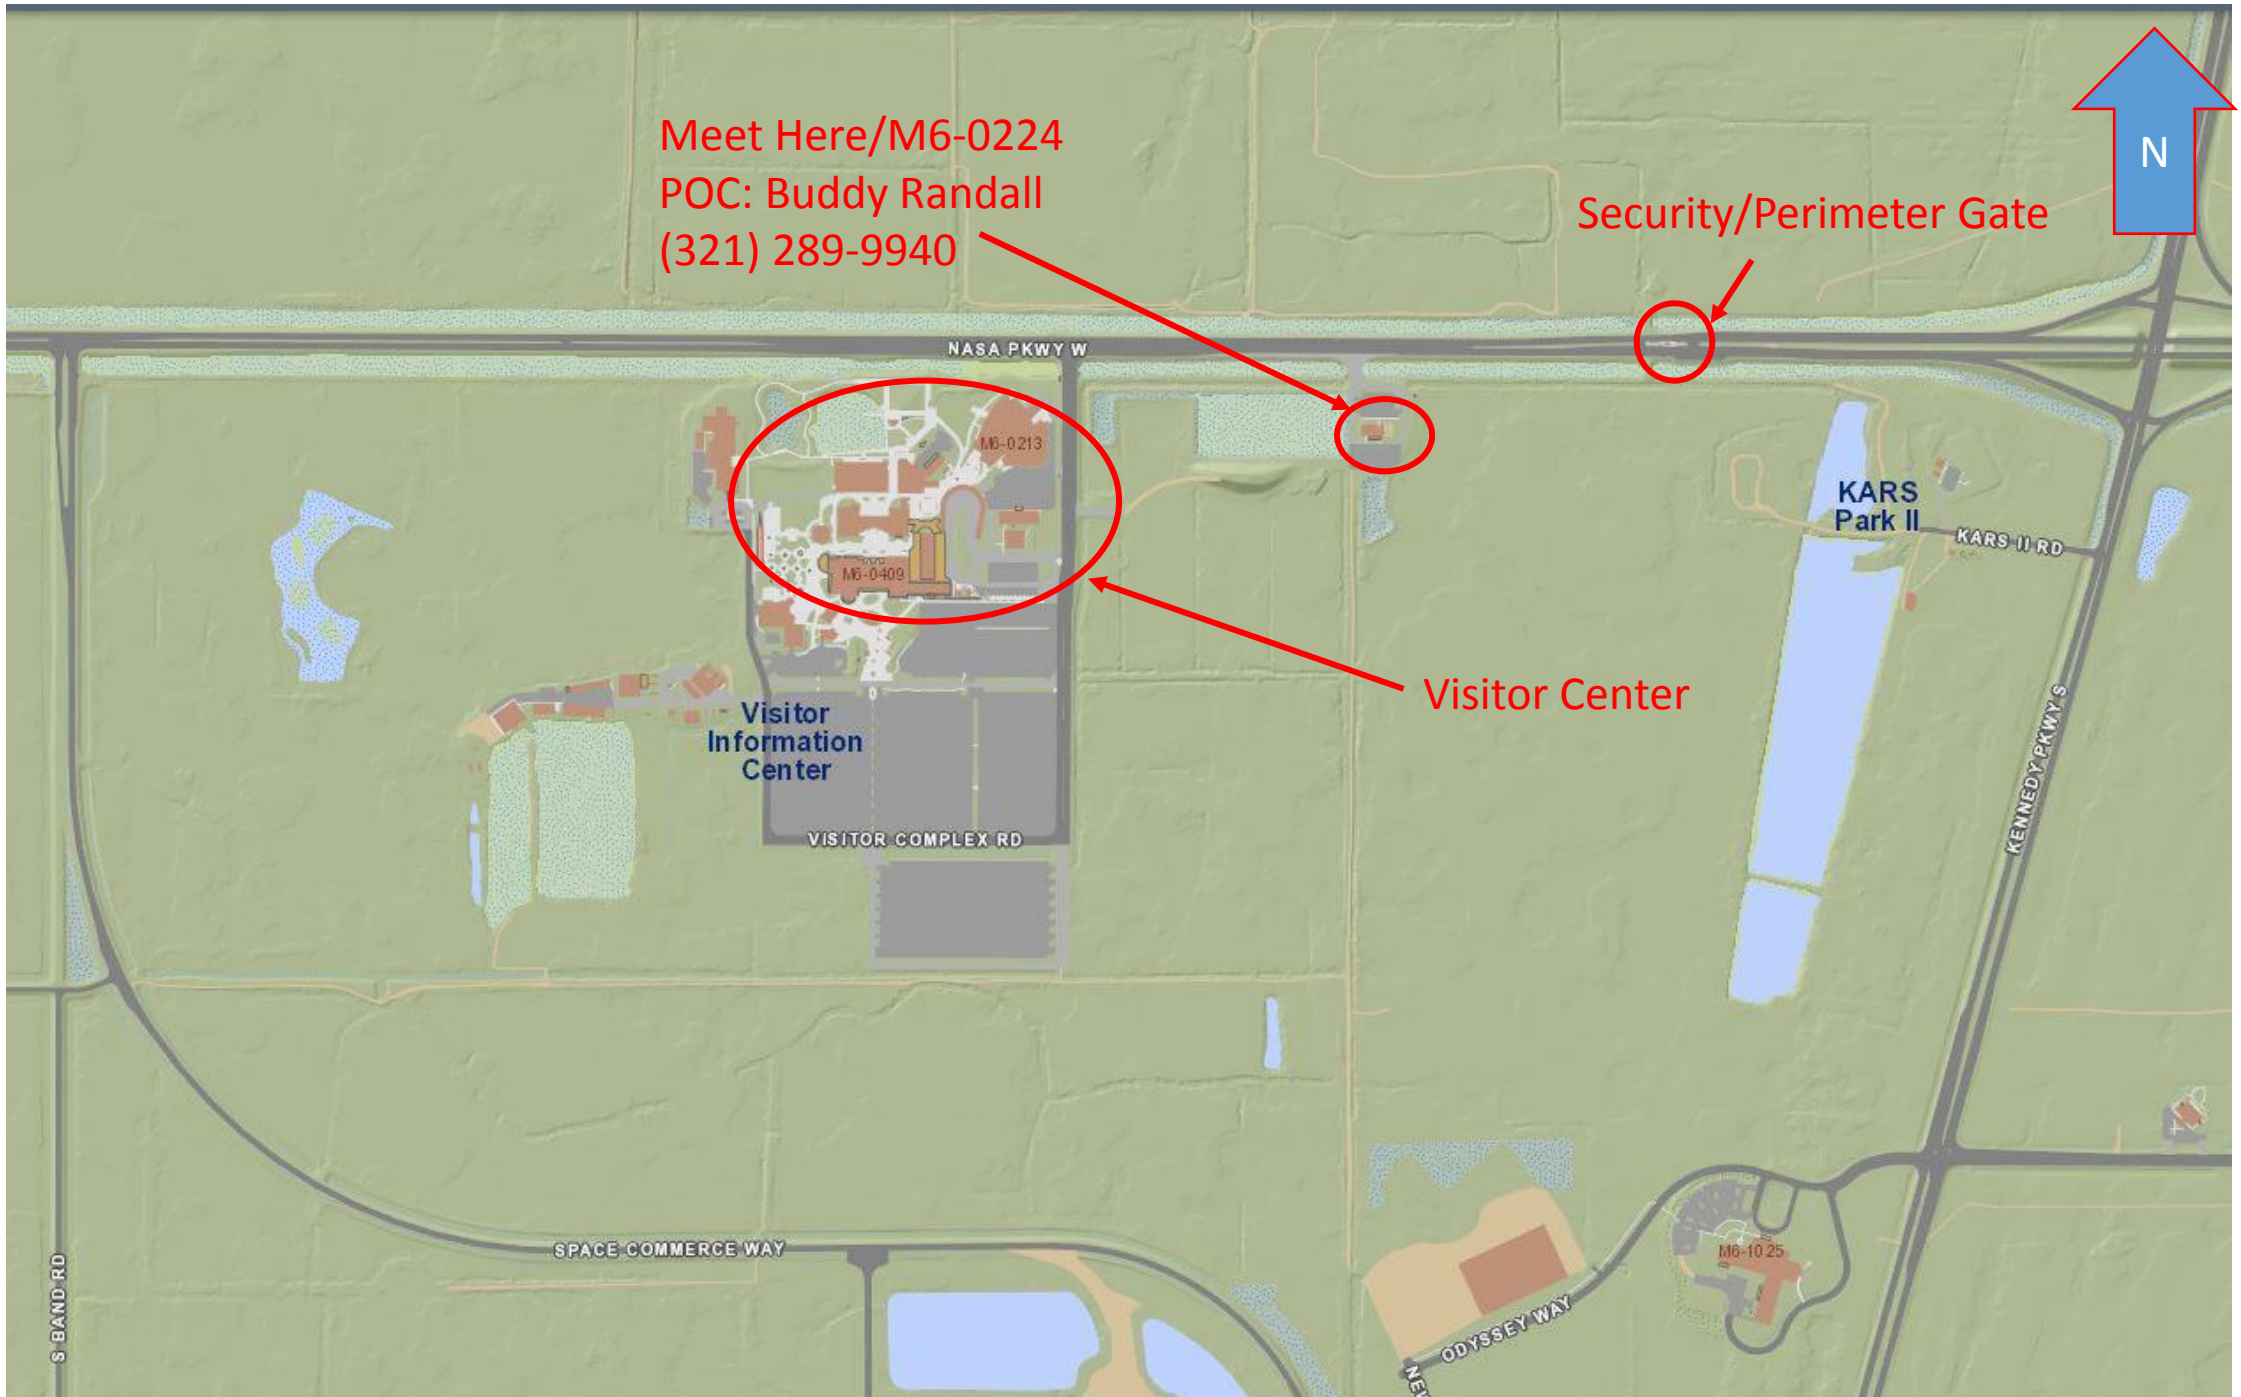

Indian River

KSC Training Location

N

ML Area

Visitor Information Center

KARS Park II

KSC Industrial Area

Titusville, Florida

Central Telemetry (TEL IV)

Banana River

Indian River

Meet Here/M6-0224
POC: Buddy Randall
(321) 289-9940

Security/Perimeter Gate

NASA PKWY W

KARS Park II

KARS II RD

KENNEDY PKWY S

Visitor Information Center

VISITOR COMPLEX RD

Visitor Center

S BAND RD

SPACE COMMERCE WAY

ODYSSEY WAY

M6-1025

Meeting location

Alternate Training Location

Primary Training Location

N

KARS Park II

KSC Industrial Area

M6-0399

M6-0744