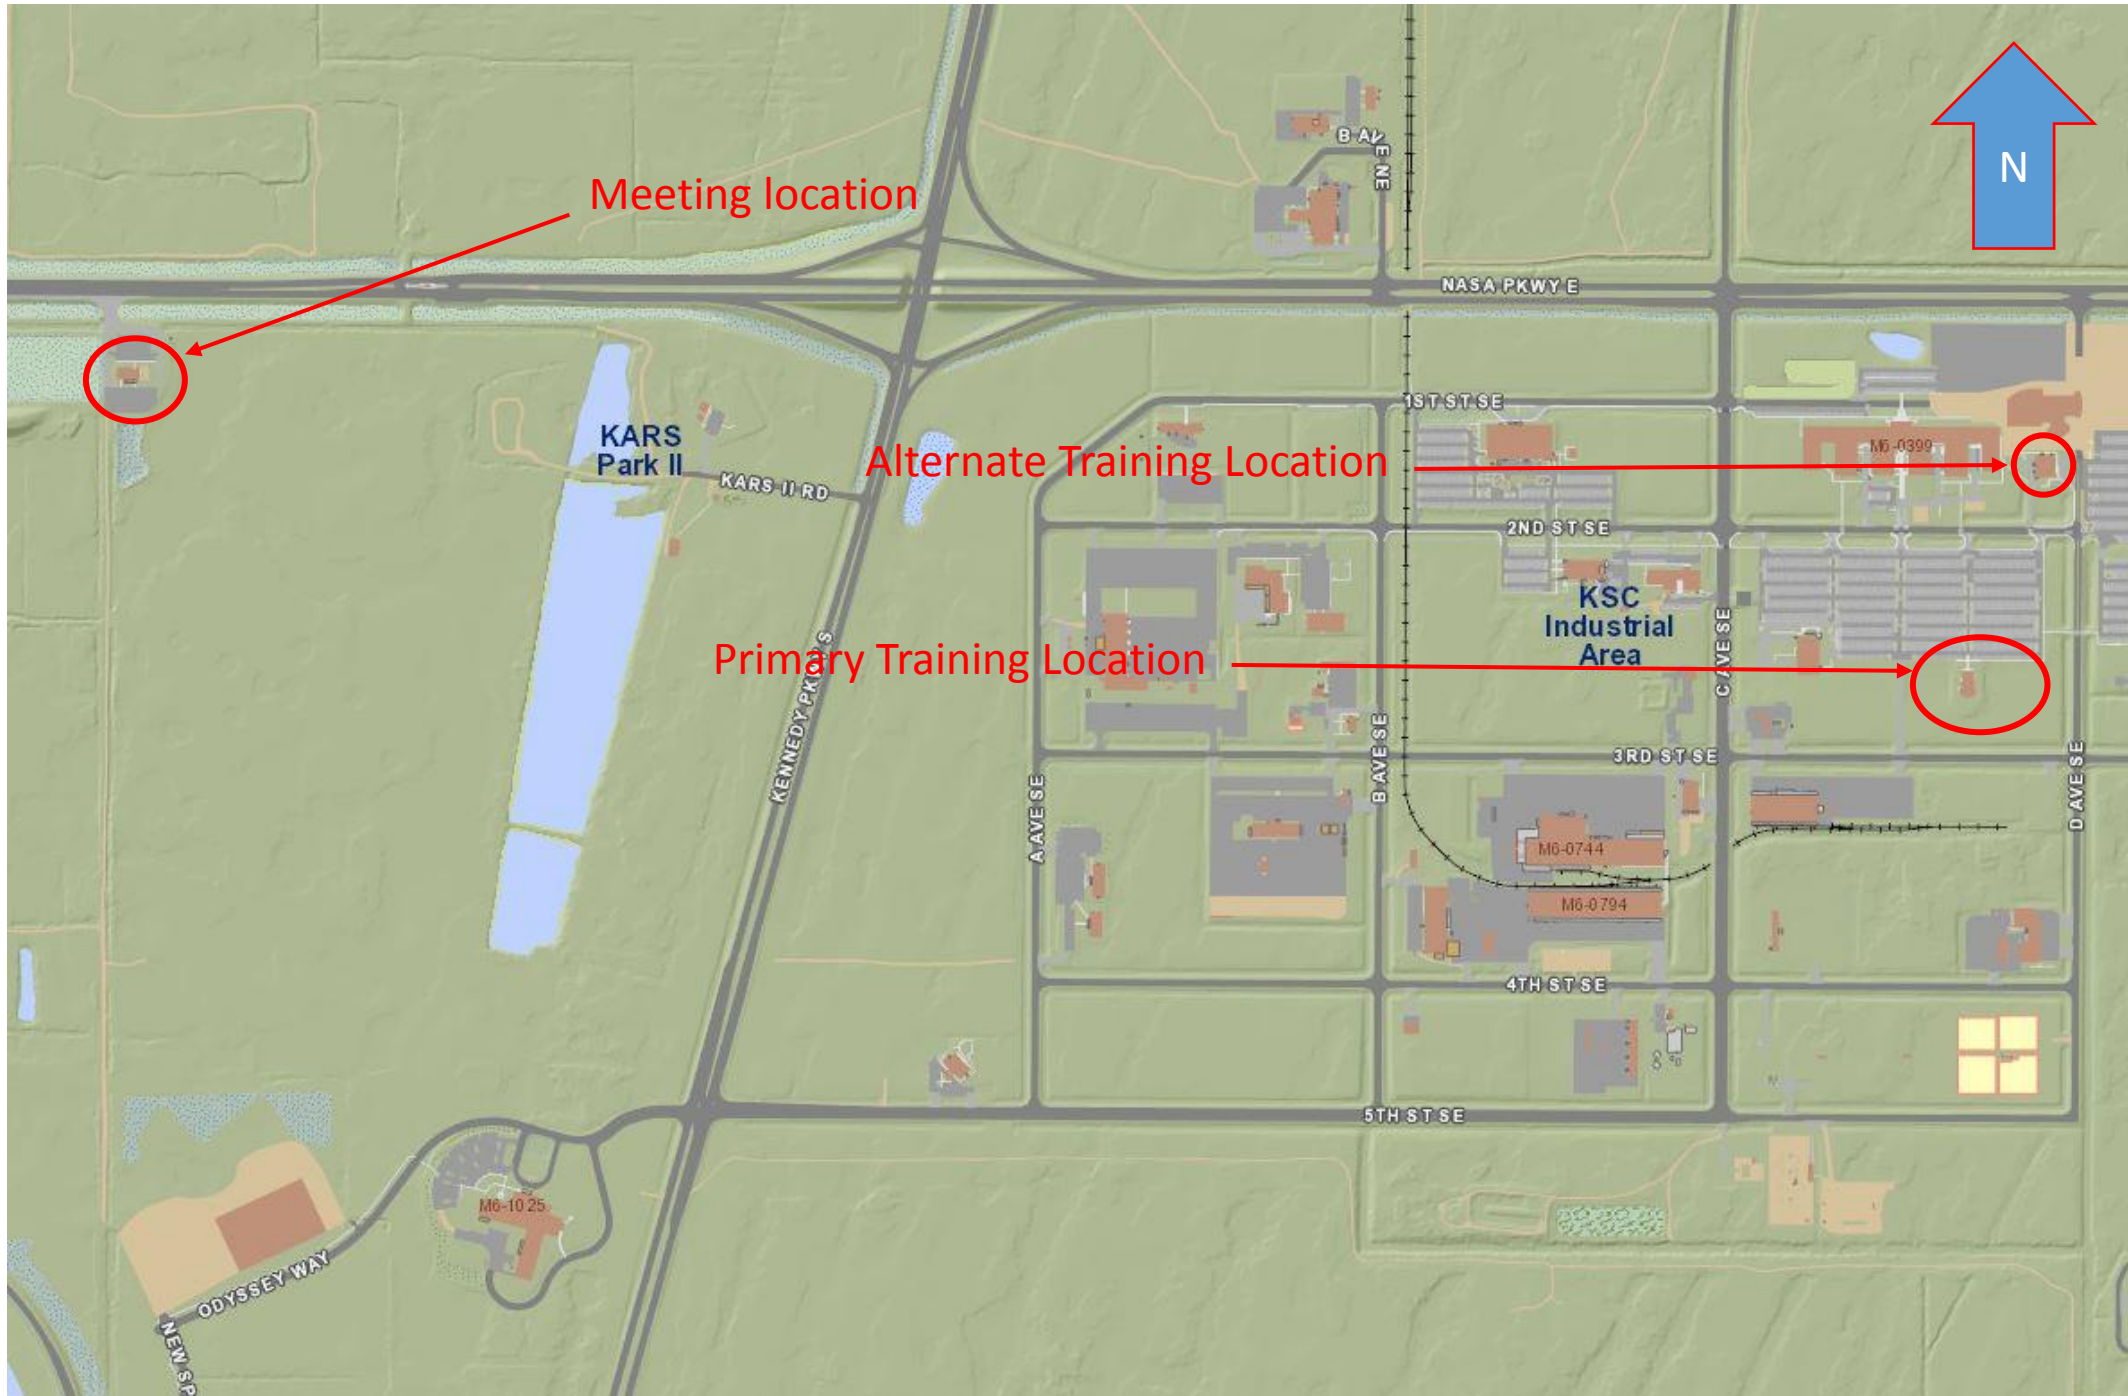

Indian River

KSC Training Location

N

ML Area

Visitor Information Center

KARS Park II

KSC Industrial Area

Titusville, Florida

Central Telemetry (TEL IV)

Banana River

Indian River

Meet Here/M6-0224
POC: Buddy Randall
(321) 289-9940

Security/Perimeter Gate

NASA PKWY W

KARS Park II

KARS II RD

KENNEDY PKWY S

Visitor Information Center

VISITOR COMPLEX RD

Visitor Center

S BAND RD

SPACE COMMERCE WAY

ODYSSEY WAY

M6-1025

Meeting location

Alternate Training Location

Primary Training Location

N

KARS Park II

KSC Industrial Area

M6-0399

M6-0744